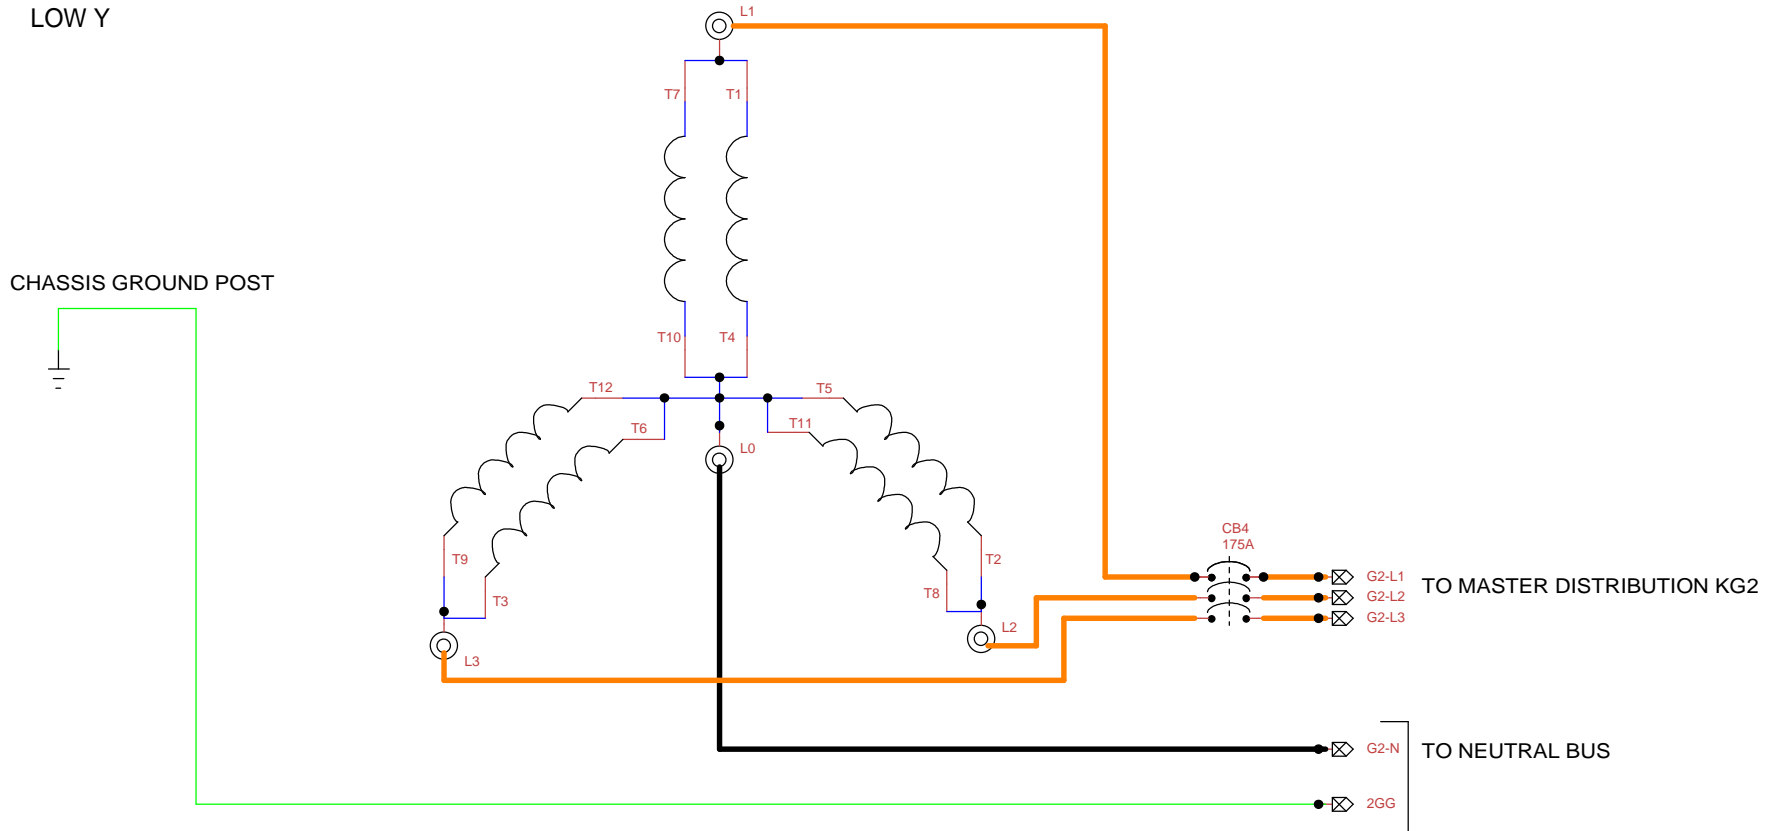

METATEK GENERATOR POWER WIRING

GENERATOR POWER WIRING
FOR 3-PHASE 208 L-L, 120 L-0
LOW Y

CHASSIS GROUND POST

Title Control System--GEN 1 Power Connections		
Author Alan Shea, Jeff Kennell METATEK.ORG		
File matics\C102-202 3p Generator Power Wiring.dsn	Document C202	
Revision 2.2	Date 2011-5-12	Sheets 1

METATEK GENERATOR POWER WIRING

GENERATOR POWER WIRING
 FOR 3-PHASE 208 L-L, 120 L-0
 LOW Y

Title		
Control System--GEN 2 Power Connections		
Author		
Alan Shea, Jeff Kennell		
METATEK.ORG		
File	Document	
ynamics\C102-202 3p Generator Power Wiring.dsn	C202	
Revision	Date	Sheets
2.2	2011-5-12	2