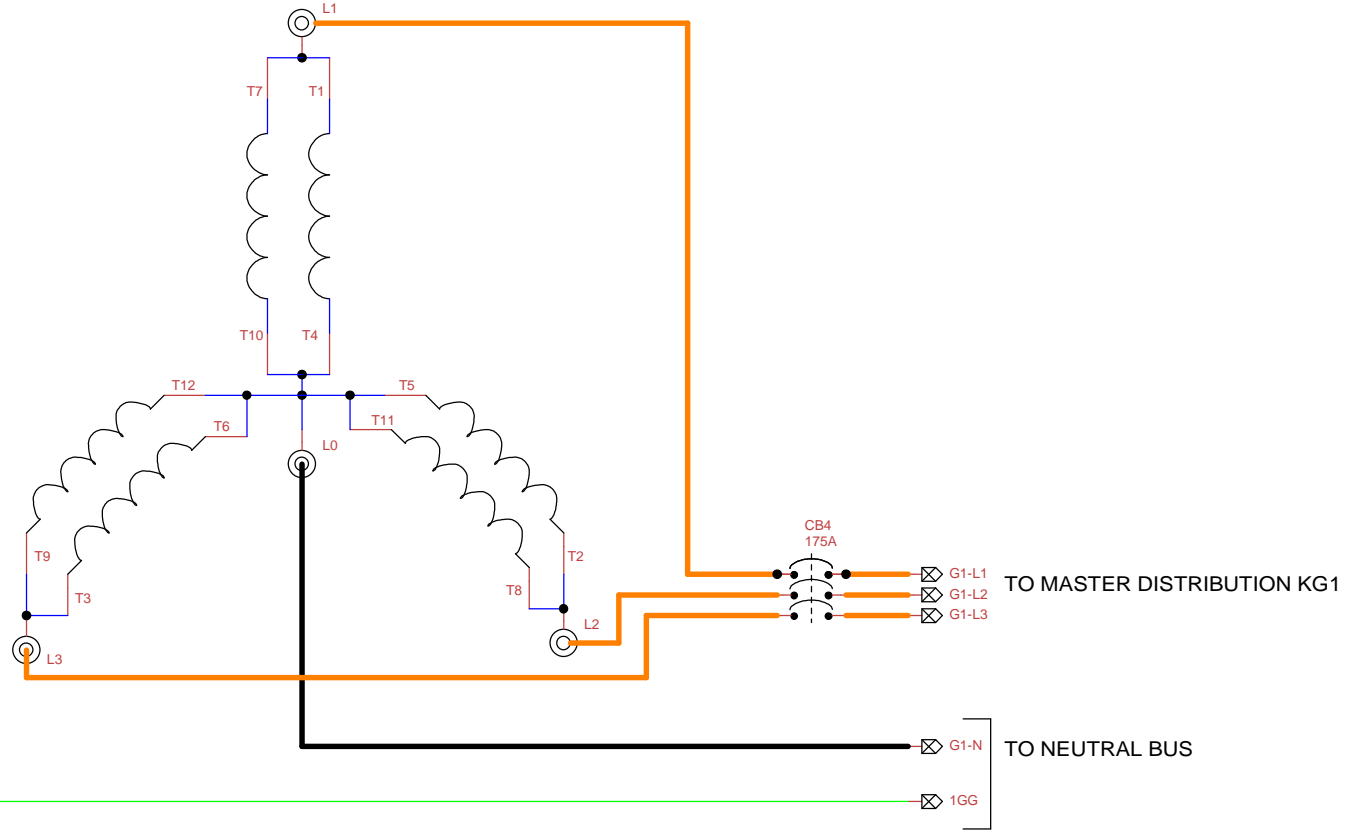

METATEK GENERATOR POWER WIRING

GENERATOR POWER WIRING
FOR 3-PHASE 208 L-L, 120 L-0
LOW Y

CHASSIS GROUND POST

Title Control System--GEN 1 Power Connections		
Author Alan Shea, Jeff Kennell METATEK.ORG		
File matics\C102-202 3p Generator Power Wiring.dsn	Document C202	
Revision 2.2	Date 2011-5-12	Sheets 1

METATEK GENERATOR POWER WIRING

GENERATOR POWER WIRING
 FOR 3-PHASE 208 L-L, 120 L-0
 LOW Y

Title		
Control System--GEN 2 Power Connections		
Author		
Alan Shea, Jeff Kennell		
METATEK.ORG		
File	Document	
ynamics\C102-202 3p Generator Power Wiring.dsn	C202	
Revision	Date	Sheets
2.2	2011-5-12	2