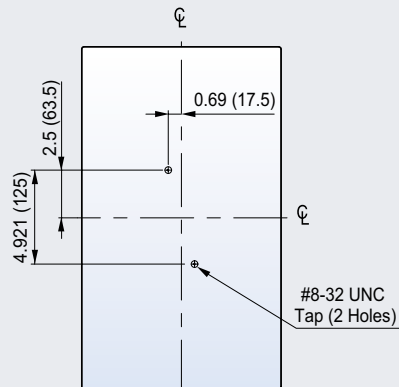

# Overall dimensions

Susol

## TD125U

Dimensions : inch  
[mm]

Terminal section

Conductor

### Circuit breaker mounting bolt drilling plan

### Circuit breaker escutcheon dimensions