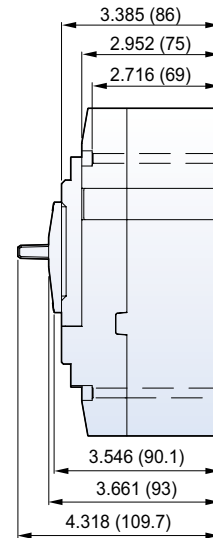

# Overall dimensions

Susol

## TD125U

Dimensions : inch  
[mm]

Terminal section

Conductor

### Circuit breaker mounting bolt drilling plan

### Circuit breaker escutcheon dimensions