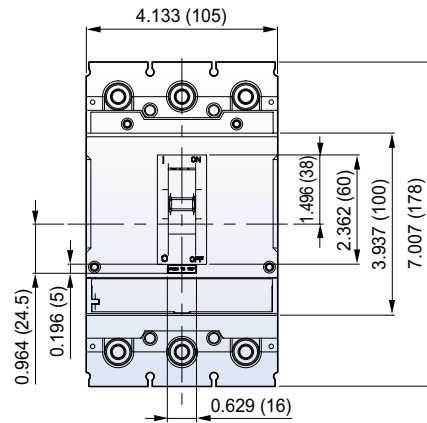

# Overall dimensions

Susol

## TD125U

Dimensions : inch  
[mm]

Terminal section

Conductor

### Circuit breaker mounting bolt drilling plan

### Circuit breaker escutcheon dimensions