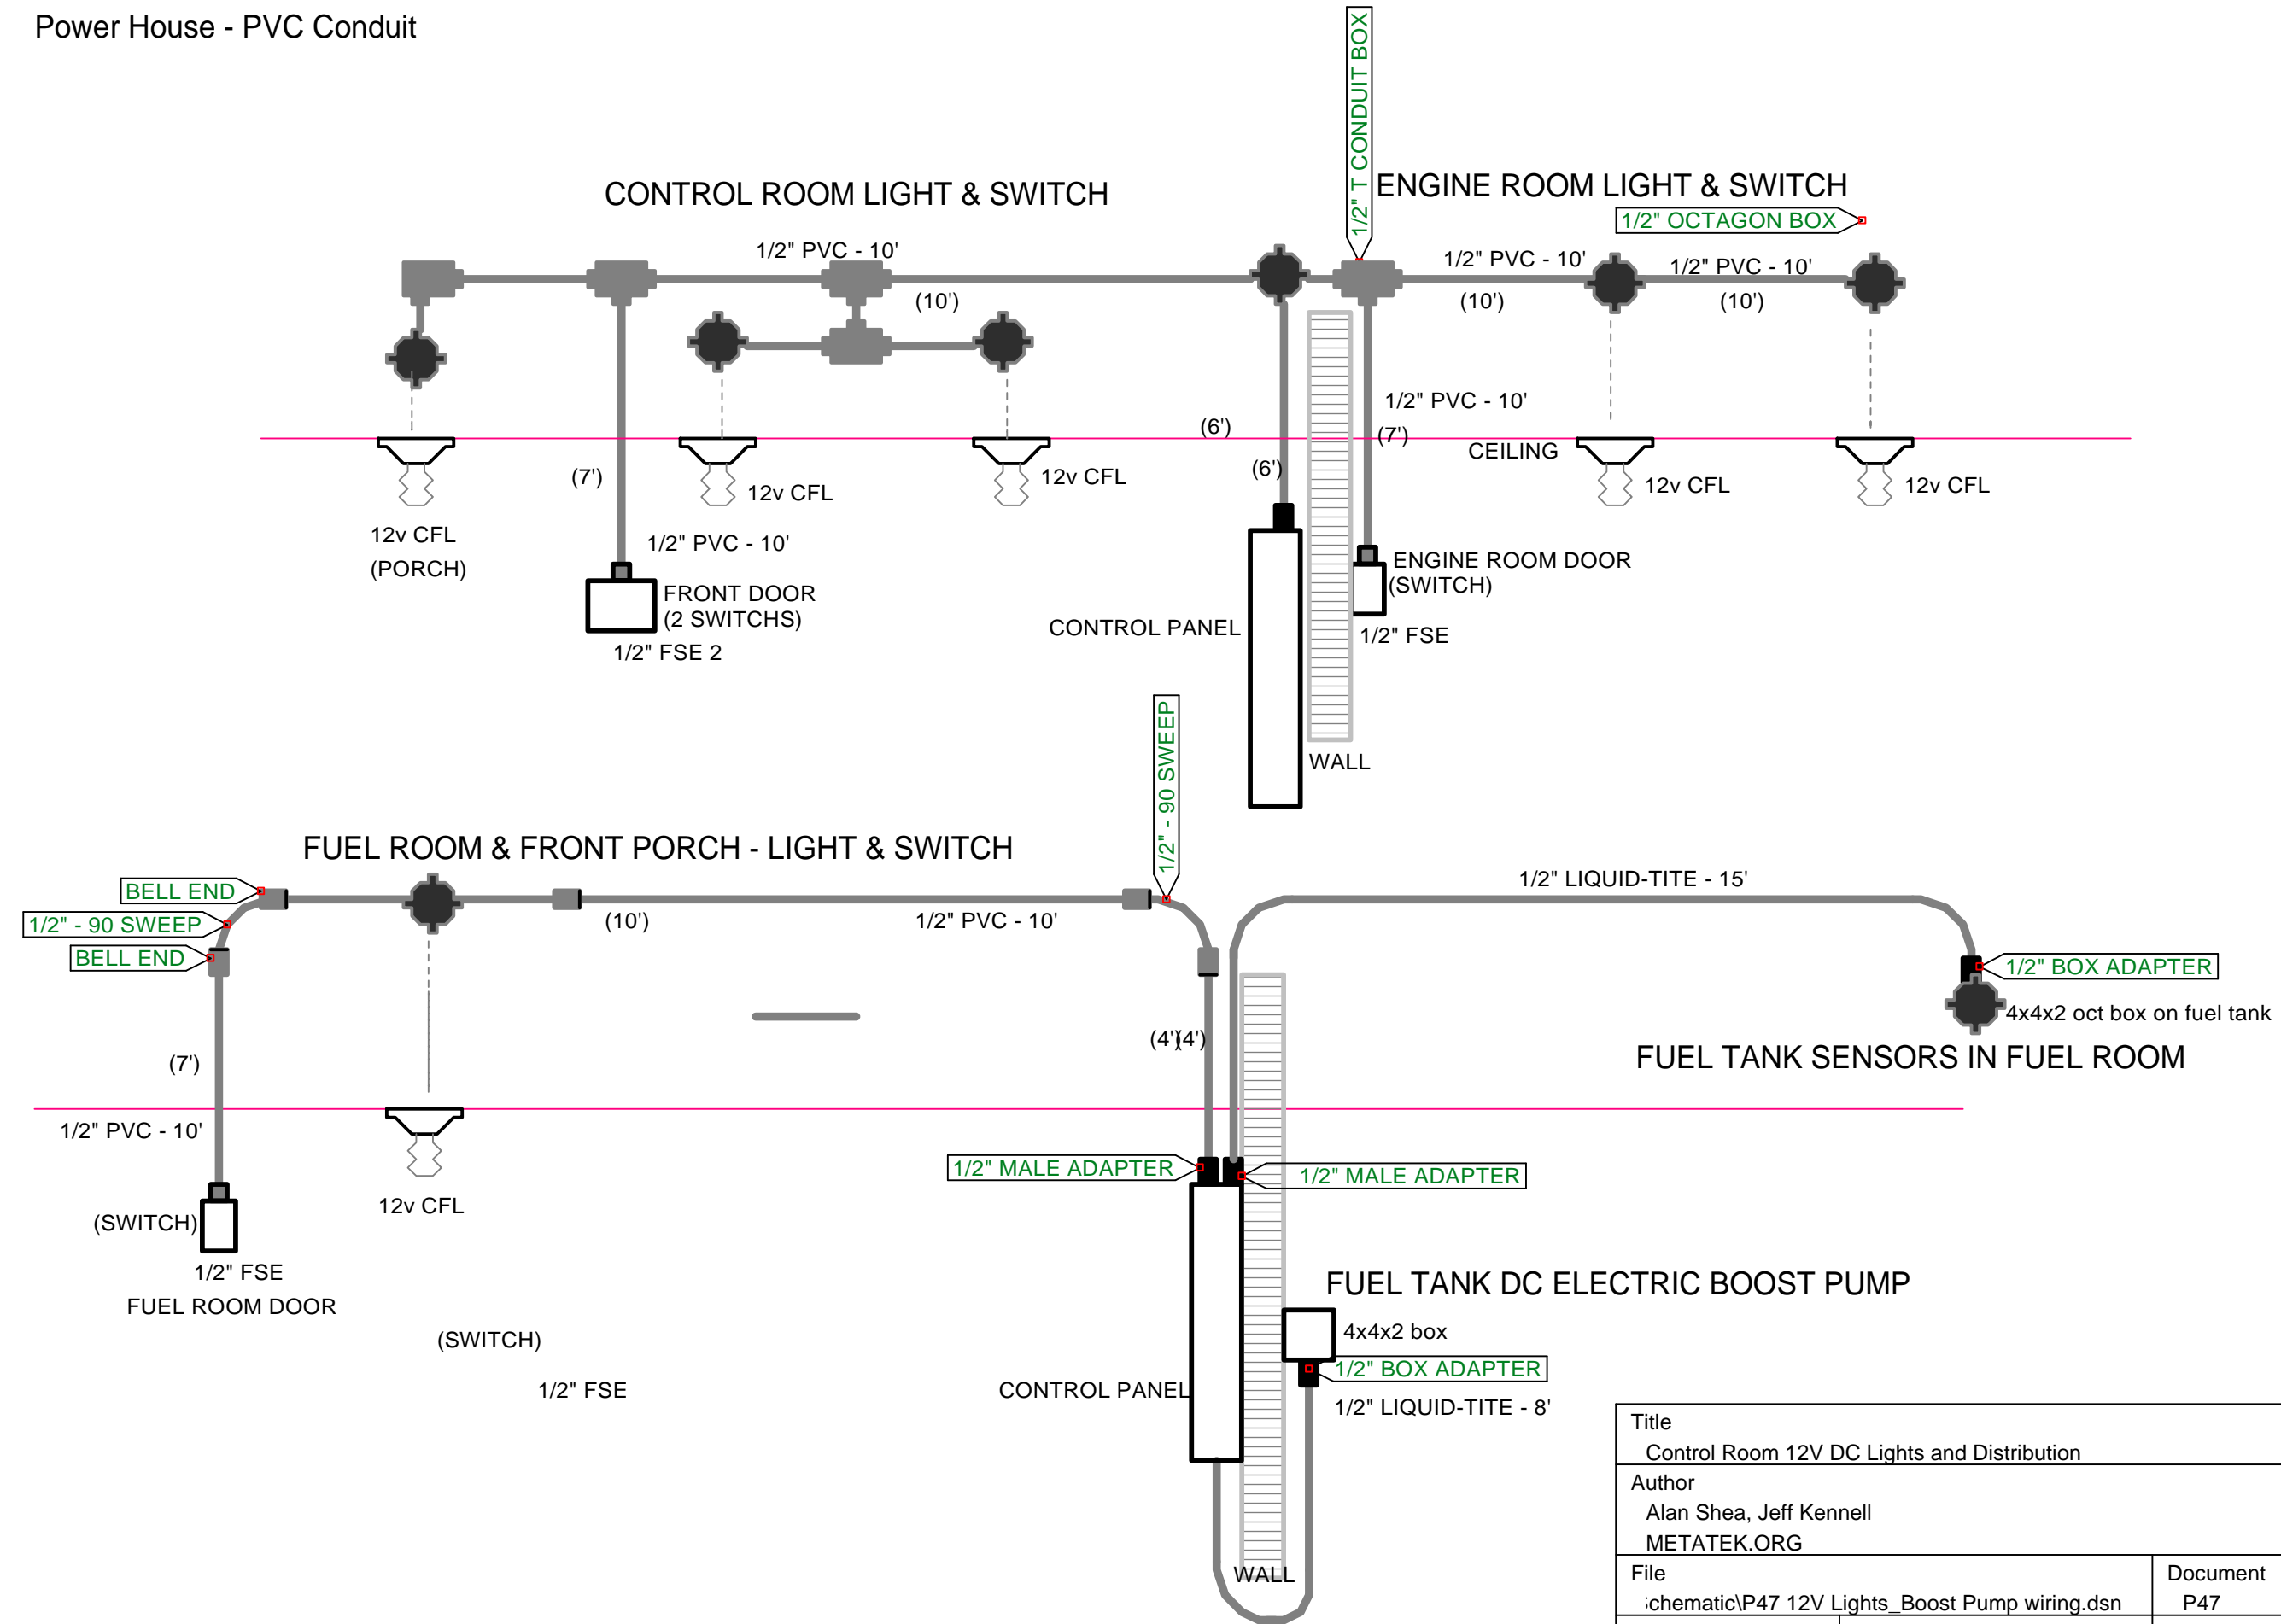

PCH POWER

Power House - PVC Conduit

Title		
Control Room 12V DC Lights and Distribution		
Author		
Alan Shea, Jeff Kennell		
METATEK.ORG		
File	Document	
chematic\P47 12V Lights_Boost Pump wiring.dsn	P47	
Revision	Date	Sheets
1.0	2011-12-20	11 of 11