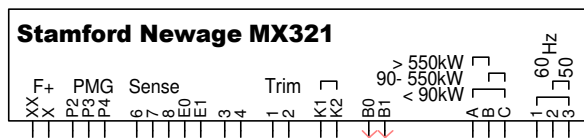

AVR SE-350
Marathon Automatic Voltage Regulator

AVR SX-460
Stamford Automatic Voltage Regulator