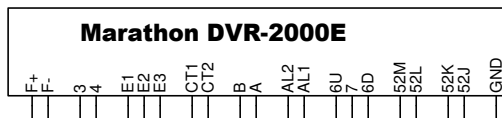

AVR DVR-2000E
Marathon Automatic Voltage Regulator

AVR DVR-2000E+
Marathon Automatic Voltage Regulator