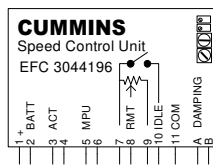

AVR SX-460  
Stamford Automatic Voltage Regulator

CUMMINS-EFC  
Speed Control Unit

ComAp  
ComAp Logo

GAC-ESD5500E  
Speed Control Unit

GOV-ACT  
Engine Governor Electric Acuator

I-LBA  
Low Battery Adapter