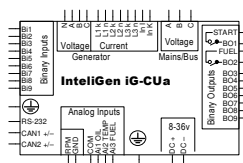

AVR SX-460  
Stamford Automatic Voltage Regulator

CUMMINS-EFC  
Speed Control Unit

ComAp  
ComAp Logo

GAC-ESD5500E  
Speed Control Unit

GOV-ACT  
Engine Governor Electric Acuator

I-LBA  
Low Battery Adapter

IC-NT MINT  
IntelliCompact-NT MINT

IC-NT MINT  
InteliCompact-NT MINT

IG-AVRi  
Automatic Voltage Regulator Interface

IG-AVRi TRANS/LV  
AVRi 18vac Transformer

IG-CUa  
InteliGen Control Unit (A, B)

IG-CUa + PCLSM + COM  
InteliGen Control Unit (A) + iG-PCLSM

IG-NT GC  
InteliGen-NT GC

IG-NT-BB  
InteliGen NT Base Box

IG-PCLSM  
Power Control & Load Sharing Module

INTELI-ATS2  
InteliATS2

INTELI-ATS2\_1  
InteliATS2\_1

IntelliGen BMP  
 IntelliGen IG-CUa graphic