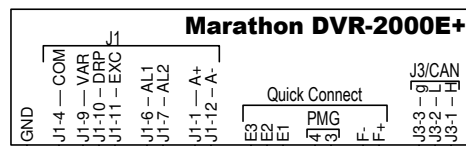

AVR MX-321
Stamford Automatic Voltage Regulator PMG