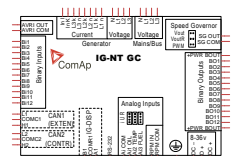

IG-AVRi TRANS/LV  
AVRi 18vac Transformer

IG-CUa  
IntelliGen Control Unit (A, B)

IG-CUa + PCLSM + COM  
IntelliGen Control Unit (A) + iG-PCLSM

IG-NT GC  
IntelliGen-NT GC

IG-PCLSM  
Power Control & Load Sharing Module

IntelliGen BMP  
IntelliGen IG-CUa graphic

IntelliGen Icon  
IntelliGen generic

MC-NT  
MainsCompact-NT

NT-CONVERTER  
IG-CU CAN & LSM - IG-NT CAN

PT5-HF-12DC  
CAN Bus lightning protection