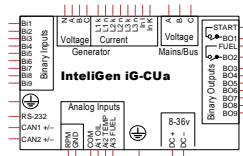

IG-AVRi TRANS/LV  
AVRi 18vac Transformer

IG-CUa  
IntelliGen Control Unit (A, B)

IG-CUa + PCLSM + COM  
IntelliGen Control Unit (A) + iG-PCLSM

IG-NT GC  
IntelliGen-NT GC

IG-PCLSM  
Power Control & Load Sharing Module

IntelliGen BMP  
IntelliGen IG-CUa graphic

IntelliGen Icon  
IntelliGen generic

MC-NT  
MainsCompact-NT

NT-CONVERTER  
IG-CU CAN & LSM - IG-NT CAN

PT5-HF-12DC  
CAN Bus lightning protection