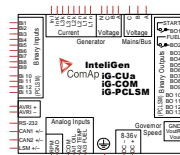

IG-AVRi TRANS/LV  
AVRi 18vac Transformer

IG-CUa  
IntelliGen Control Unit (A, B)

IG-CUa + PCLSM + COM  
IntelliGen Control Unit (A) + iG-PCLSM

IG-NT GC  
IntelliGen-NT GC

IG-PCLSM  
Power Control & Load Sharing Module

IntelliGen BMP  
IntelliGen IG-CUa graphic

IntelliGen Icon  
IntelliGen generic

MC-NT  
MainsCompact-NT

NT-CONVERTER  
IG-CU CAN & LSM - IG-NT CAN

PT5-HF-12DC  
CAN Bus lightning protection