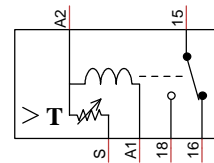

831-VS-240A
831VS-240A Voltage Monitoring Relay

ARDUINO 2009
Arduino 2009/Pro

Current Sense Relay
Current Sense Relay

DBB-51-C-M24
DBB-51-C-M24 - Time Delay on Break

K-Time
Time Delay Relay

K-Time-S
Time Delay Relay w/Control Input