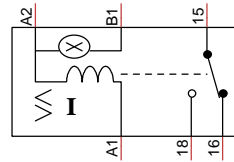

831-VS-240A
831VS-240A Voltage Monitoring Relay

ARDUINO 2009
Arduino 2009/Pro

Current Sense Relay
Current Sense Relay

DBB-51-C-M24
DBB-51-C-M24 - Time Delay on Break

K-Time
Time Delay Relay

K-Time-S
Time Delay Relay w/Control Input