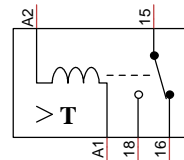

831-VS-240A
831VS-240A Voltage Monitoring Relay

ARDUINO 2009
Arduino 2009/Pro

Current Sense Relay
Current Sense Relay

DBB-51-C-M24
DBB-51-C-M24 - Time Delay on Break

K-Time
Time Delay Relay

K-Time-S
Time Delay Relay w/Control Input