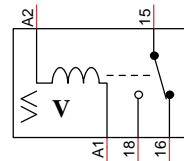

MOV Surge Trap
MOV Surge Trap

OLR-3P
Thermal Overload Relay