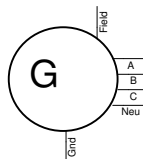

Generator

Electrical Generator