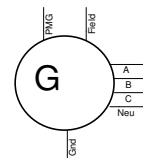

Generator (PMG)

Electrical Generator