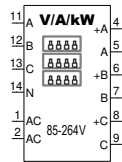

METER-KW-3P4W
Yokogawa 10325-xxxx kW meter

METER-KW-3P4W
Yokogawa 10325-xxxx kW meter

METER-KW-3P4W-H
Hoyt LS-110 3P4W kW meter

METER-KW-KWH-V-A
CHiNT PD666-3S4 multi-meter

METER-KWH
kWh meter

METER-SWBD
Switchboard meter