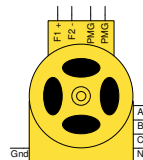

CB-PANEL-3PH

Three-phase breaker panel, 6-space

CB-PANEL-3PH-LBL

Three-phase breaker panel, 6-space, labels

CB-PANEL-3PH-SU-LBL

Three-phase breaker panel, 3-space, labels

CONN-DELTA

Delta connection (+, -, a, A)

CONN-WYE

Wye (Star) connection (+, -, a, A)

DIN Terminal Block 12

DIN Rail Terminal Block 12mm

GenSet

Electrical Generator

GenSet (PMG)

Electrical Generator